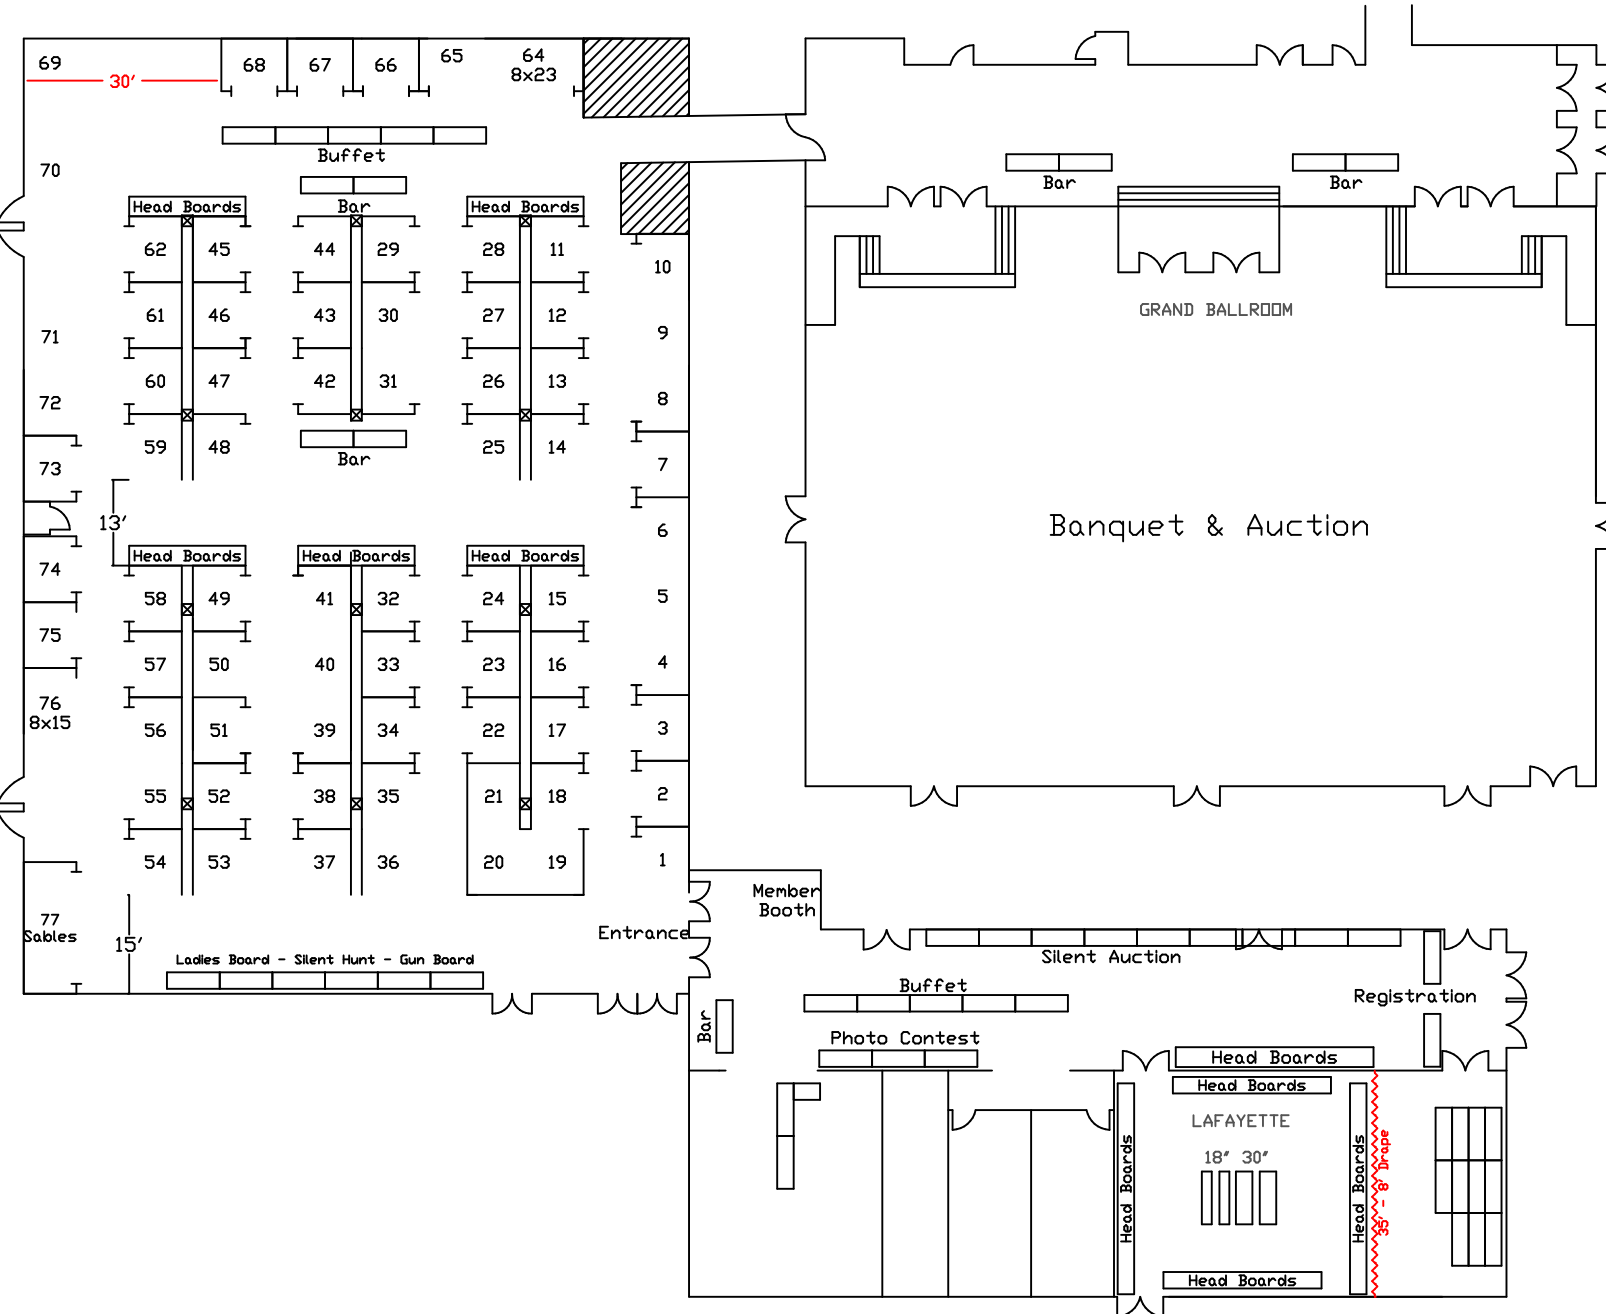

2009 Safari Club Int'l
78- 8'x10' BOOTHS
Wyndham - Milwaukee Airport
drawn by: Wisconsin Expo, Inc.

This document was created with Win2PDF available at <http://www.win2pdf.com>.
The unregistered version of Win2PDF is for evaluation or non-commercial use only.
This page will not be added after purchasing Win2PDF.